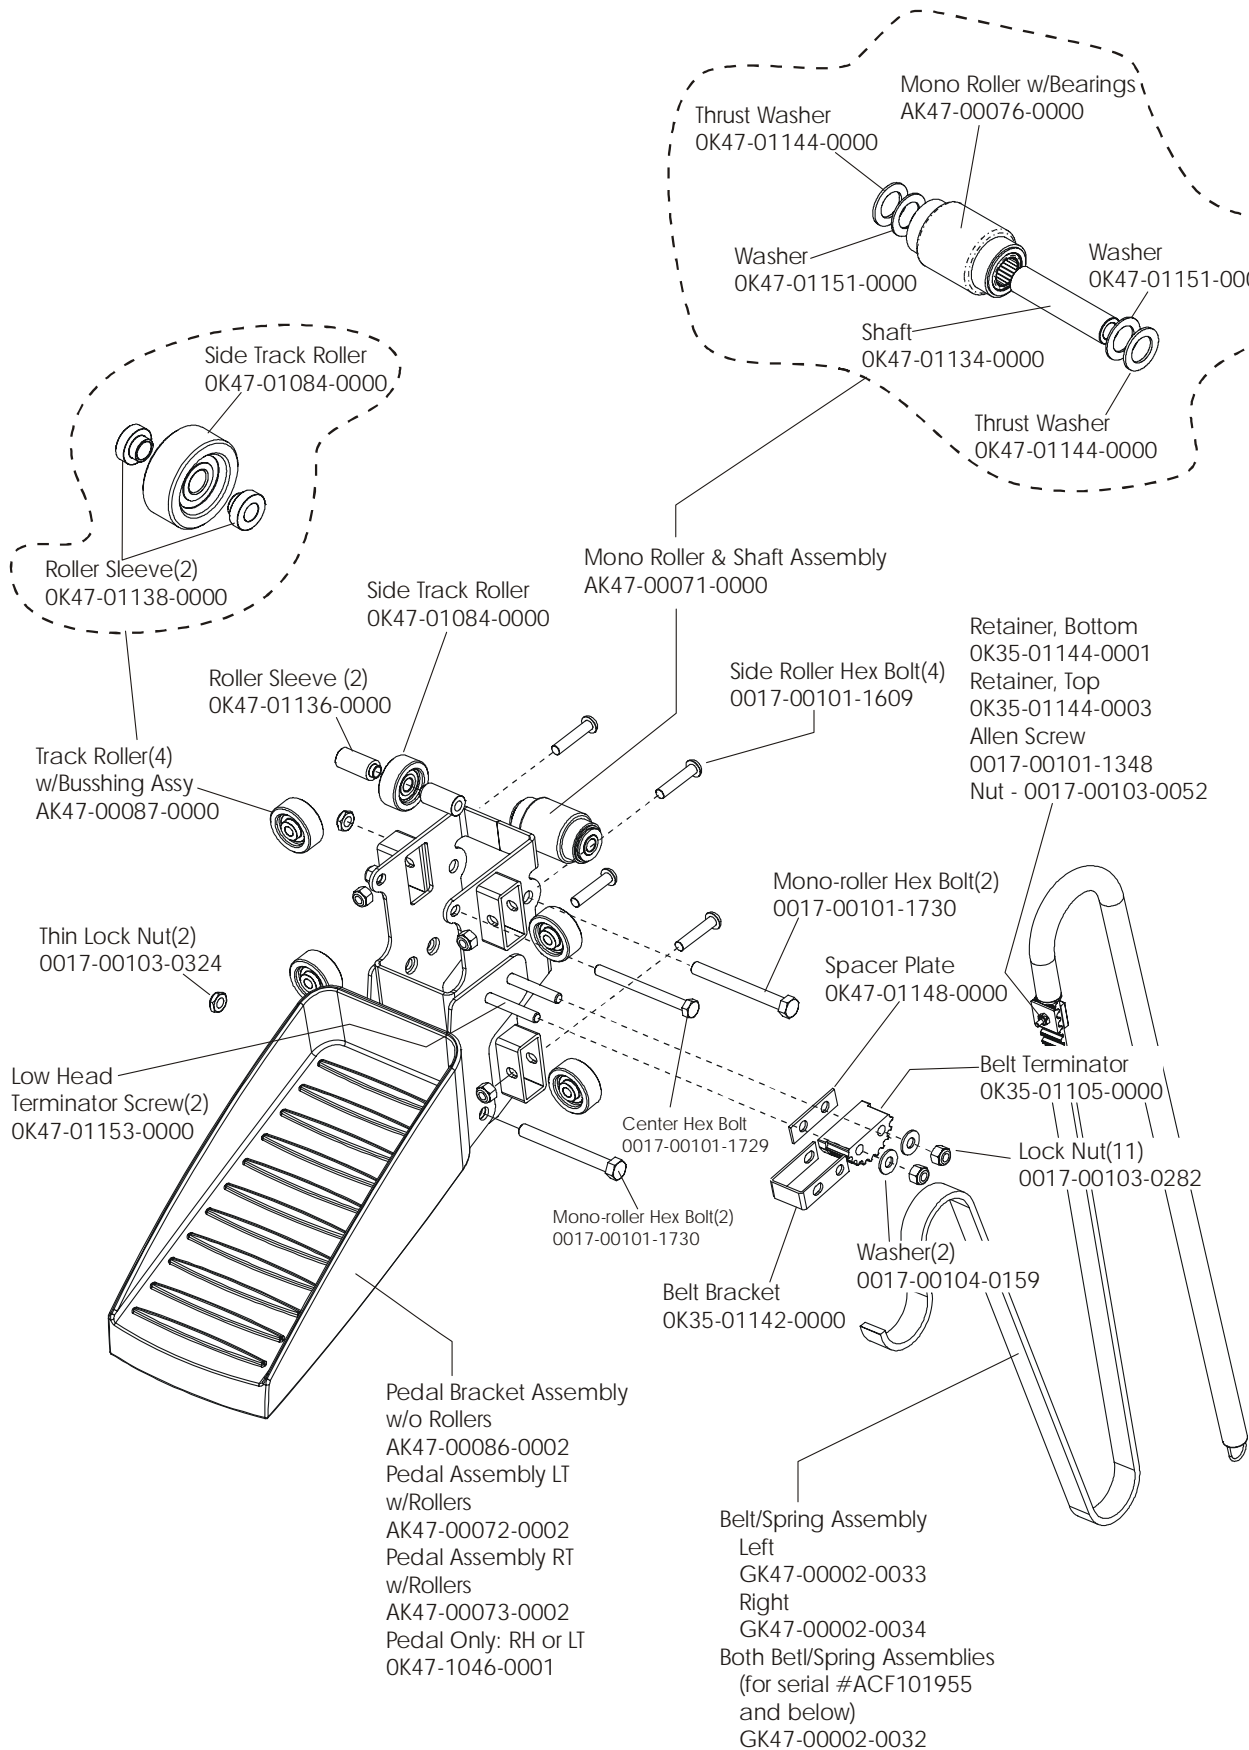

LifeFitness

ARCTIC SILVER 95Si Stairclimber

Customer Support Services
PARTS MANUAL rev 09 Sep 2008

	Page
Console Components.....	4
Frame Components	5
Shrouds and Pedal Tube.....	6
Pedal Assembly	7
Clutch/Shaft/Pulley Assembly	8
Left Clutch Assembly	9
Crossover Pulley Assembly.....	10
Alternator Assembly	11
Guide Rollers.....	12
Power Control Board and Resistors	13
Polar Receiver Assembly	14
Cables.....	15

Description	Part No.
Operation Manual	M051-00K47-A025
Hardware Bag	AK47-00106-0000
Touch-up Paint: Spray Can 0.5 oz. Bottle w/Applicator 0.33 oz. pen	0017-00008-0204 0017-00008-0205 0017-00008-0206
Service Manual	M051-00K47-A013

Language	Part No.	
	Console Assembly	Overlay/Bezel/Switch Assembly
Eng Met	AK47-00094-0001	AK47-00098-0001
Ger Met	AK47-00094-0003	AK47-00098-0003
Spn Met	AK47-00094-0004	AK47-00098-0004
Jap Met	AK47-00094-0006	AK47-00098-0006
Frn Met	AK47-00094-0007	AK47-00098-0007
Itl Met	AK47-00094-0008	AK47-00098-0008
Dut Met	AK47-00094-0009	AK47-00098-0009
Por Met	AK47-00094-0010	AK47-00098-0010

ARCTIC SILVER 95Si
Shrouds and Pedal Tube

95S-0XXX-02
S/N ACF10000 and up

Description	Part No.
Domestic 120/60 Battery Charge w/Cord	118E-00001-0165
Universal Battery Charger w/o Line Cord	118E-00001-0166
Line Cord 220V/60Hz	0017-00003-0704
Line Cord 100V/50Hz	
Line Cord 240+	0017-00003-0918
Line Cord 220V/50Hz	0017-00003-0691
Line Cord 200V/50Hz	
Line Cord 230V/50Hz	